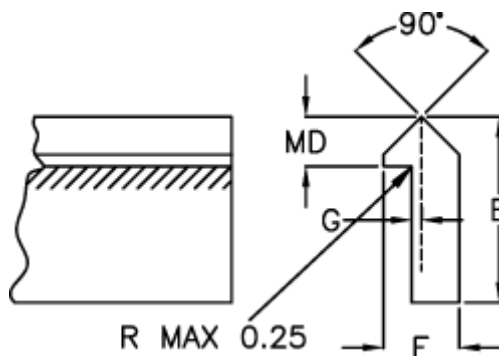

Data Sheet

Article number: 055545000

Description: Single edge track T4SS 5000mm

Measures

E = 26.97

F = 11.09

G = 2.36

Kg/m = 1.630